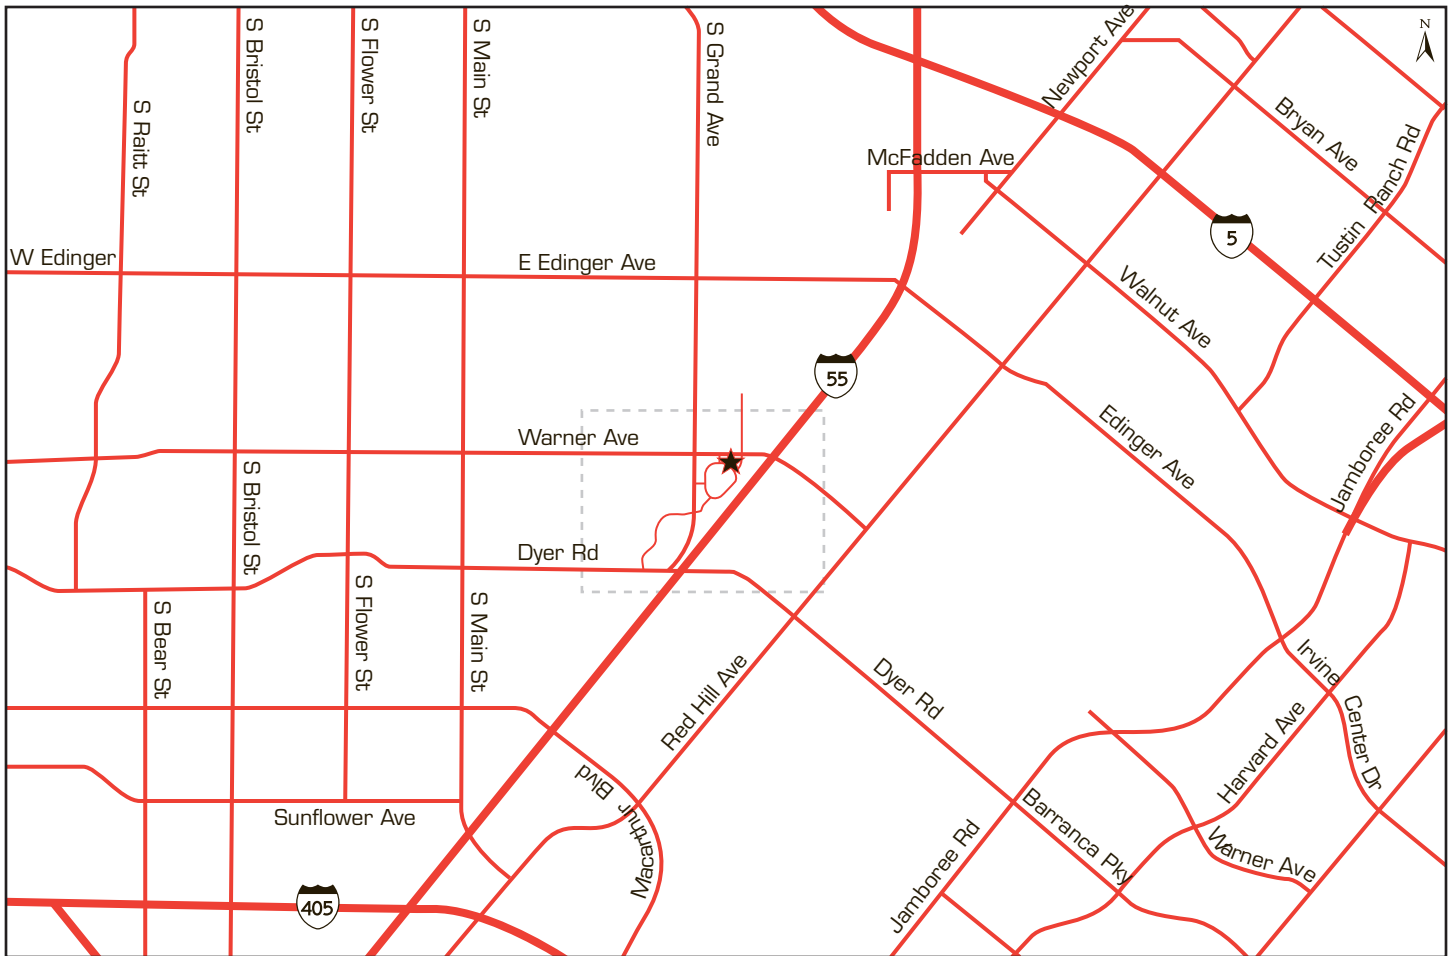

StudioK1
1532 E Warner Ave
Santa Ana, CA 92705
(714) 668-4200

From the North:

Take the 55 FWY South. Exit at Dyer West. Turn right onto Grand. Turn right on Warner Avenue, then turn right into the first driveway. Building will be just to the left as you enter the driveway. Front entrance to building faces Warner.

From the South:

Take the 55 FWY North. Exit at Dyer Road. Turn left at signal, cross under freeway and make immediate right onto Grand. Turn right on Warner Avenue, then turn right into the first driveway. Building will be just to the left as you enter the driveway. Front entrance to building faces Warner.